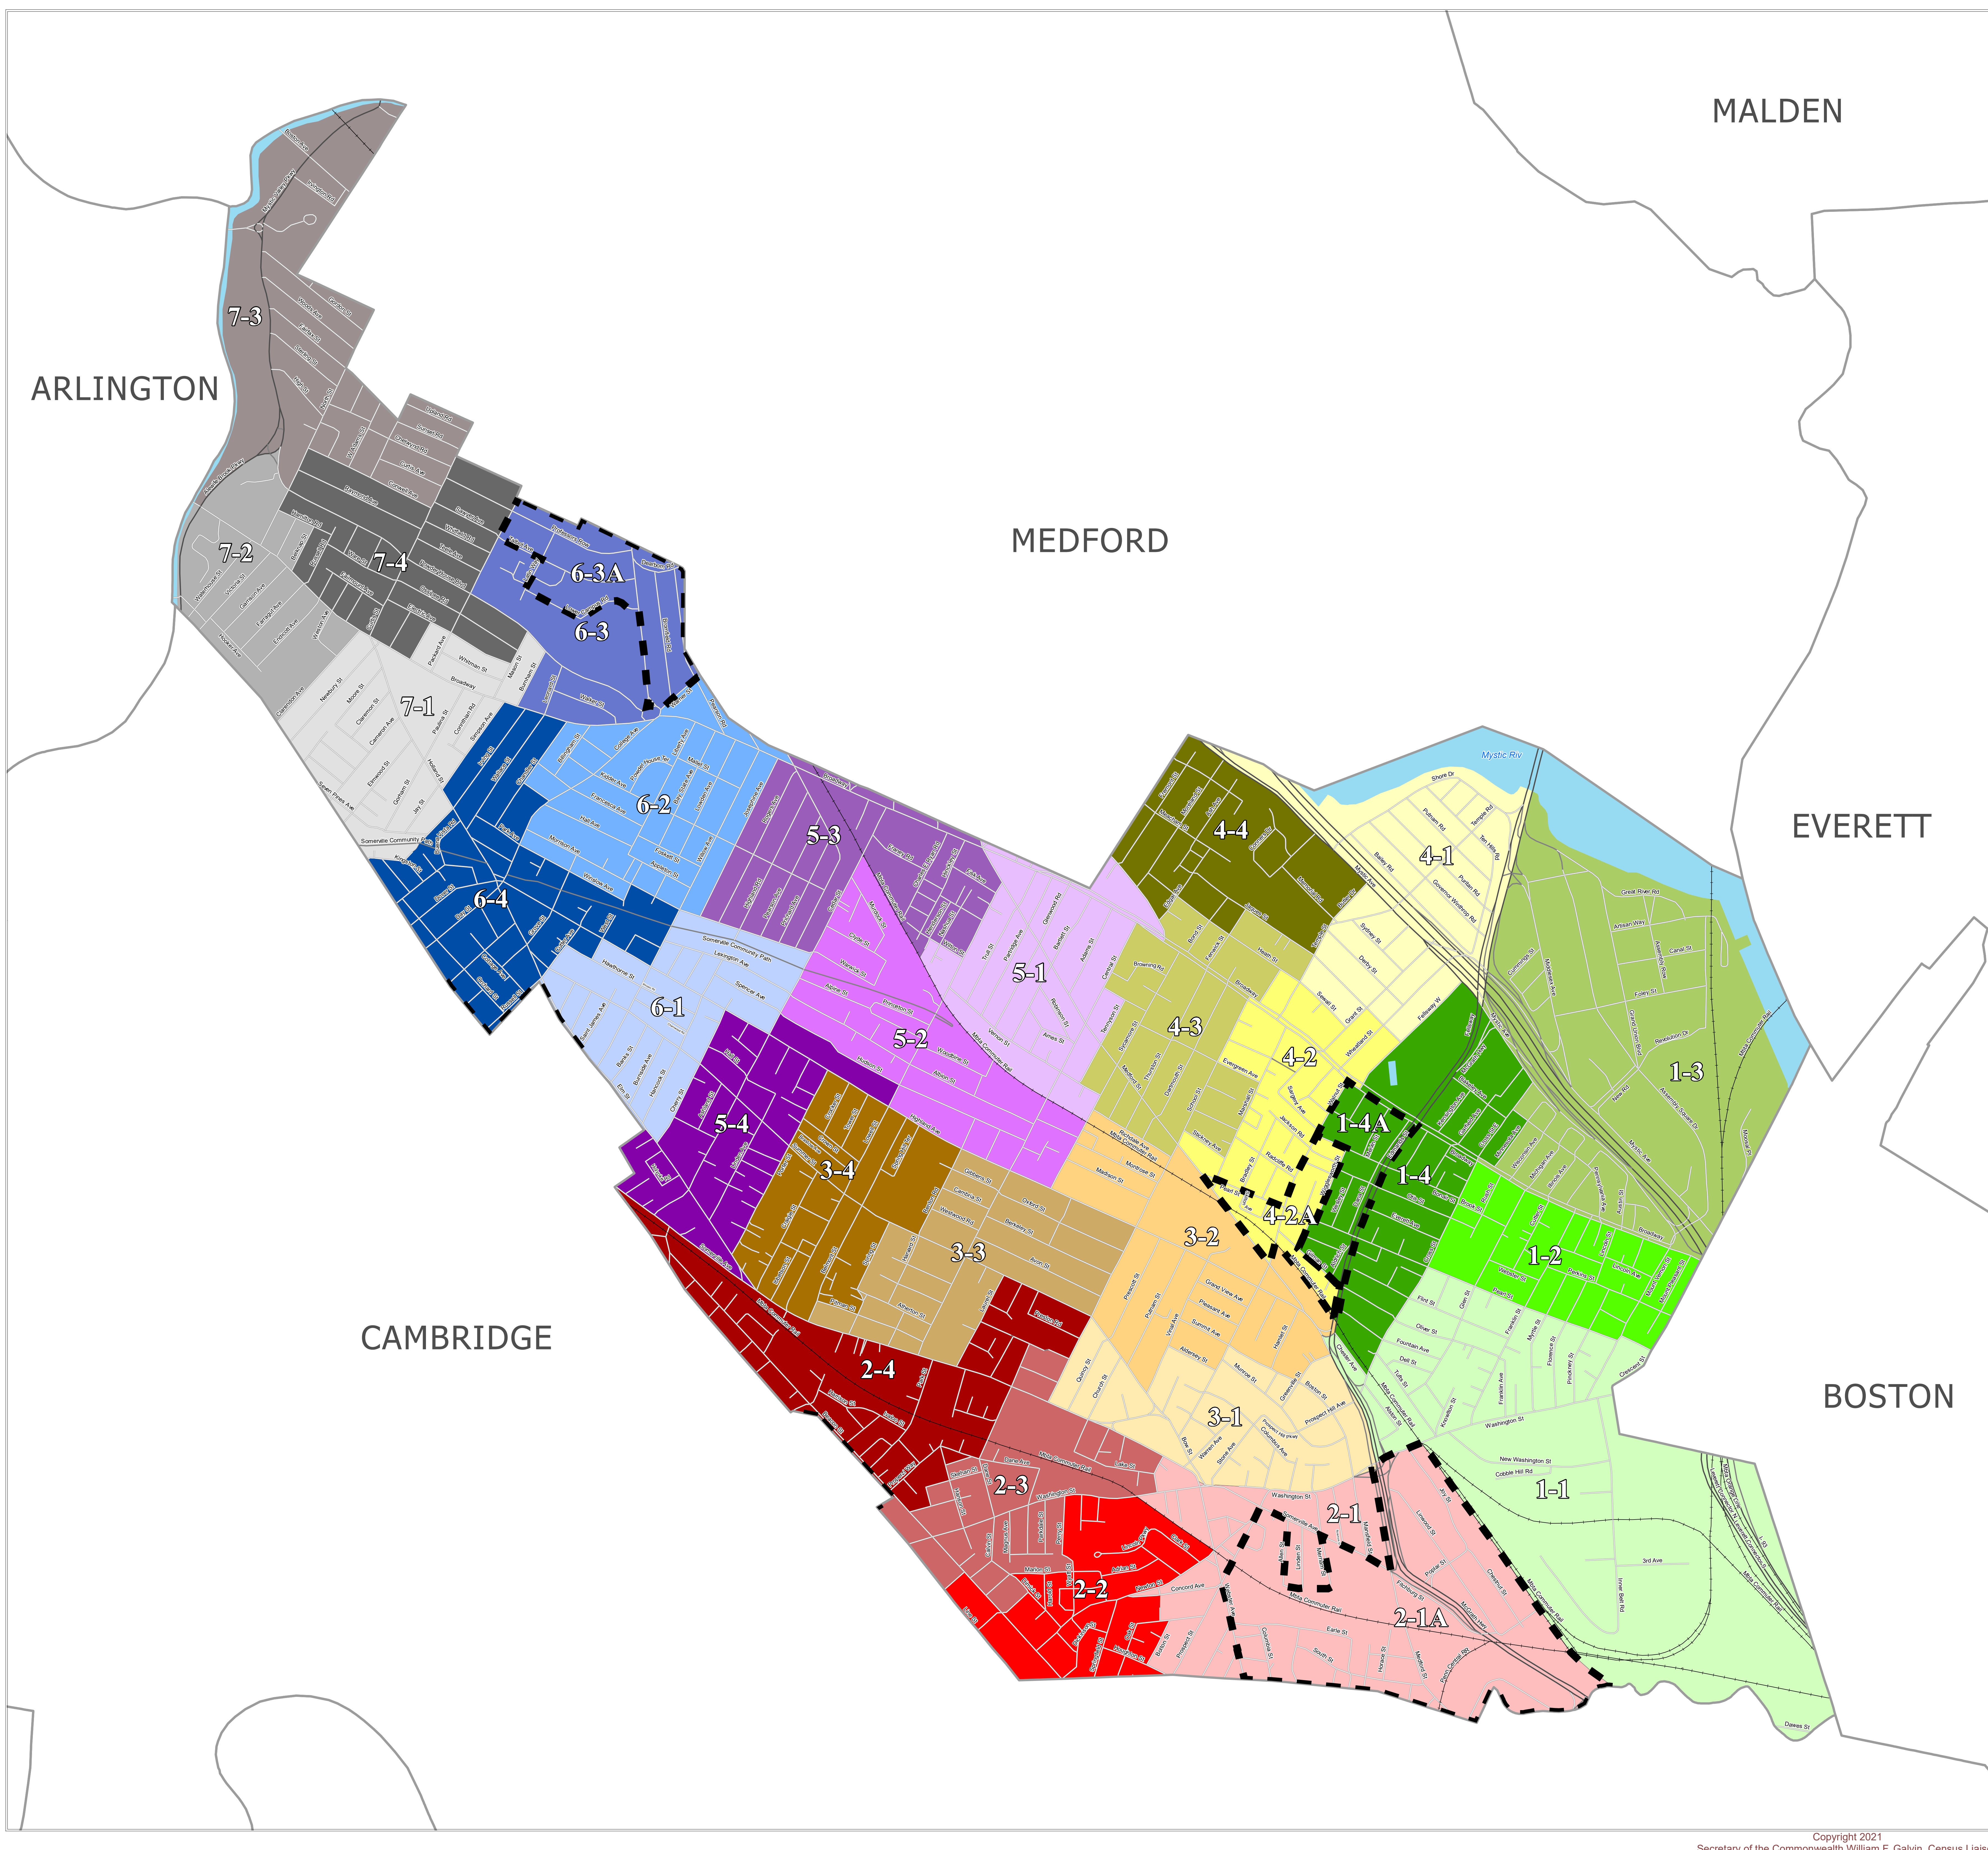

City of Somerville

Map Prepared for the City of Somerville
 Courtesy of William F. Galvin, Census Liaison
 Secretary of the Commonwealth

2020 Population -- 81,045

Minimum 5%	Target Population	Maximum 5%
2,749	2,894	3,039

Precinct Boundaries Somerville

Ward / Precinct	2020 Population	Variance
1-1	2,895	0.03
1-2	2,822	-2.49
1-3	2,768	-4.35
1-4	2,977	2.87
2-1	2,755	-4.80
2-2	2,790	-3.59
2-3	2,755	-4.80
2-4	2,874	-0.69
3-1	2,907	0.45
3-2	2,920	0.90
3-3	2,765	-4.46
3-4	2,782	-3.87
4-1	2,971	2.66
4-2	2,976	2.83
4-3	3,005	3.84
4-4	2,974	2.76
5-1	2,904	0.35
5-2	2,896	0.07
5-3	2,894	0.00
5-4	3,029	4.66
6-1	3,026	4.56
6-2	3,029	4.66
6-3	3,008	3.94
6-4	2,927	1.14
7-1	3,006	3.87
7-2	2,799	-3.28
7-3	2,786	-3.73
7-4	2,805	-3.08

Population is based on the official U.S. 2020 Census block-level data.

Boundaries effective December 31, 2021

Legend

- Sub-Precinct
- Municipal Boundary
- Geographical Features**
- Major Road
- Local Road
- Railroad
- Other Municipal Features
- Streams, Rivers
- Coastal Water, Lakes, Ponds, Major Rivers