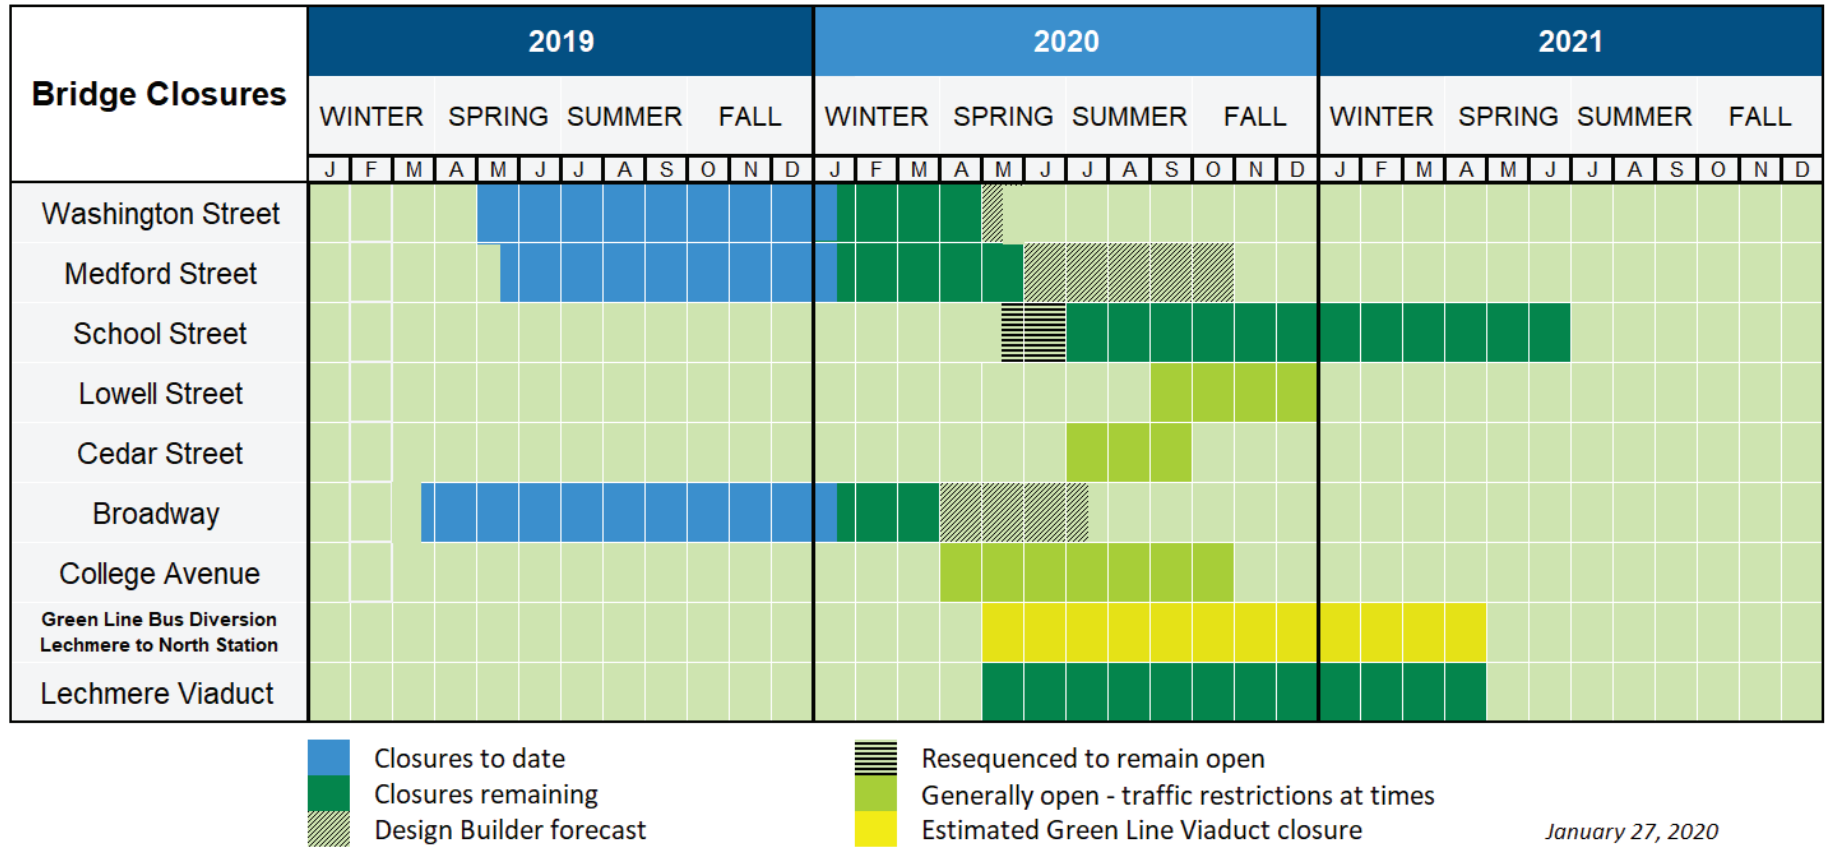

Green Line Extension Update

The timing and schedule of GLX Bridge Work

January 27, 2020