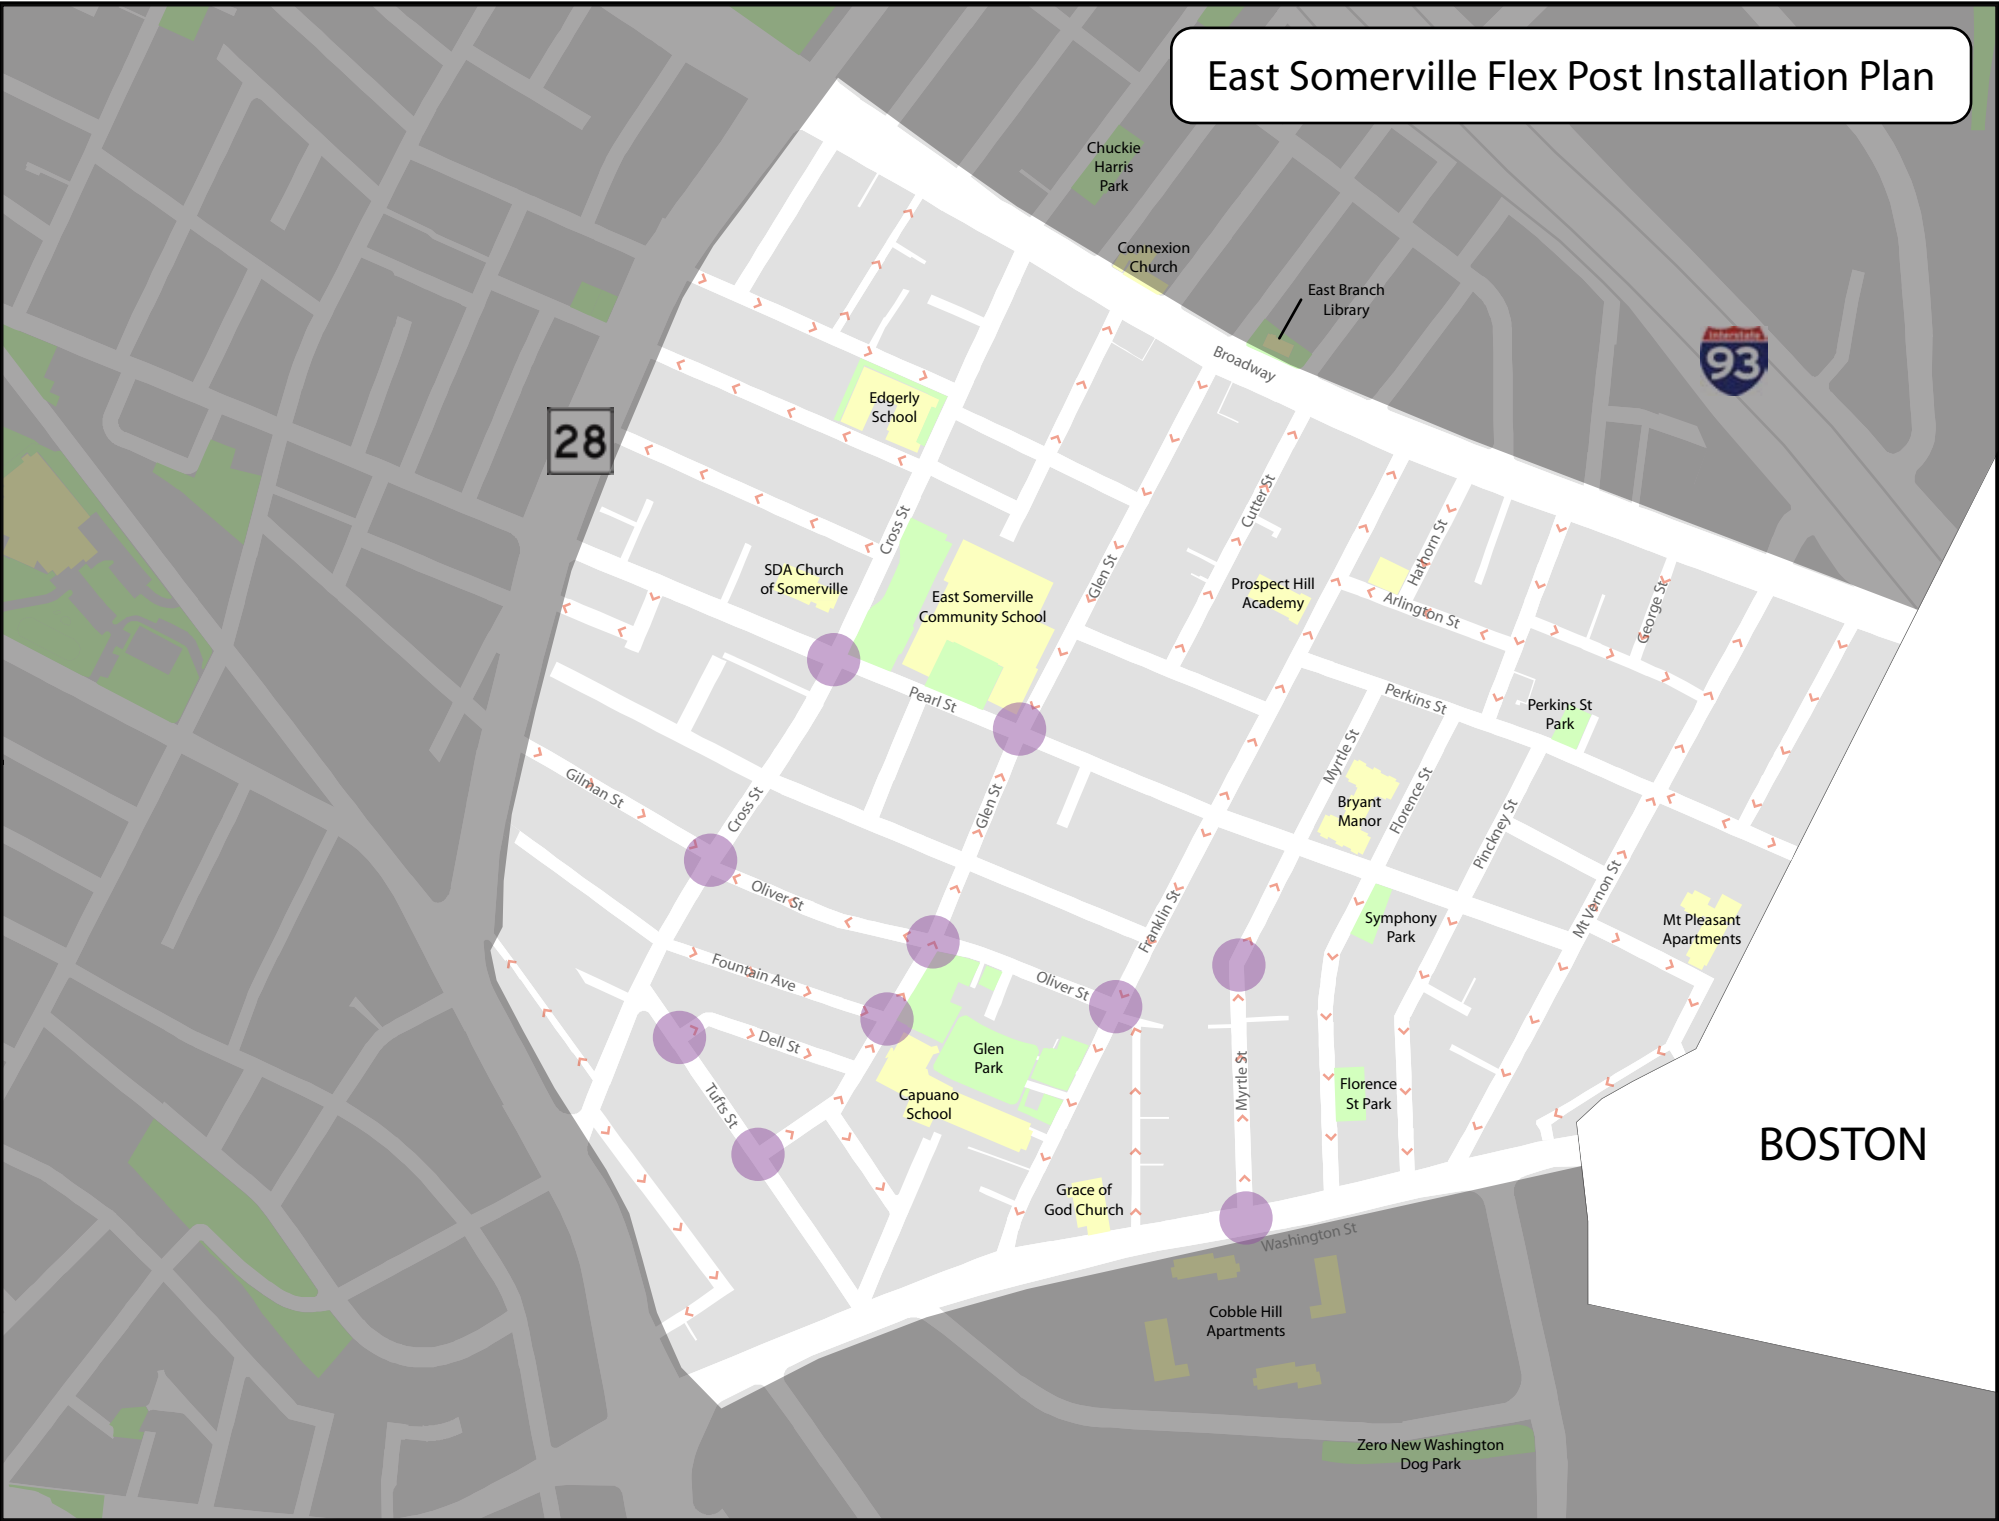

Ball Square Flex Post Installation Plan

East Somerville Flex Post Installation Plan

BOSTON