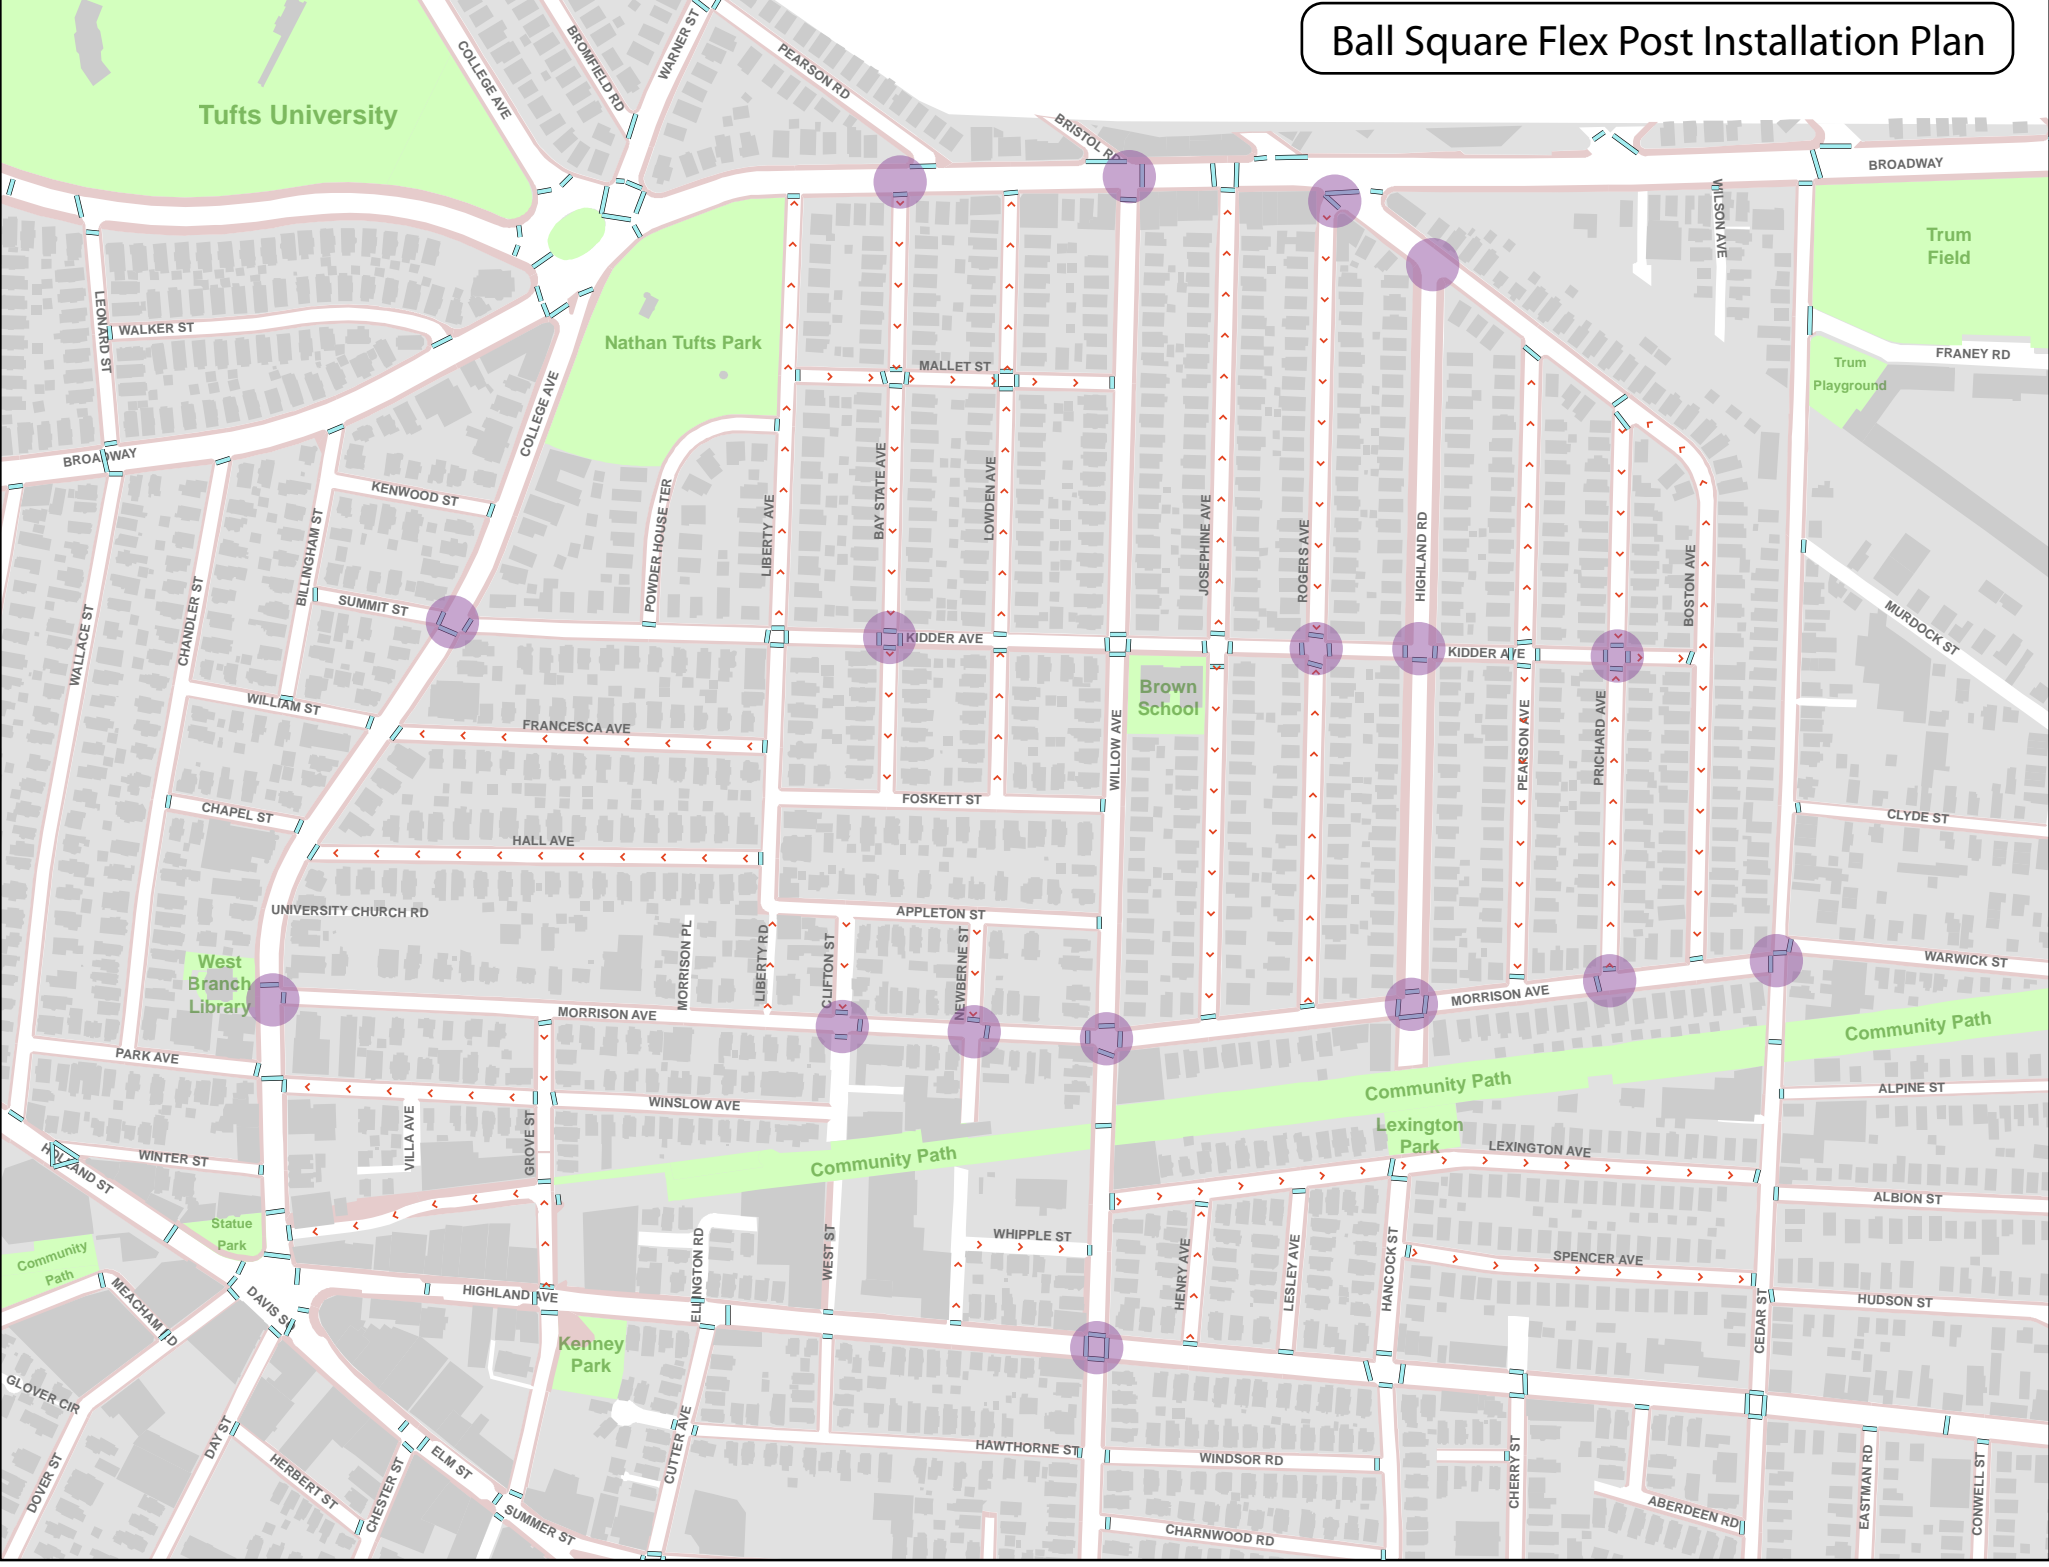

Ball Square Flex Post Installation Plan

East Somerville Flex Post Installation Plan

BOSTON